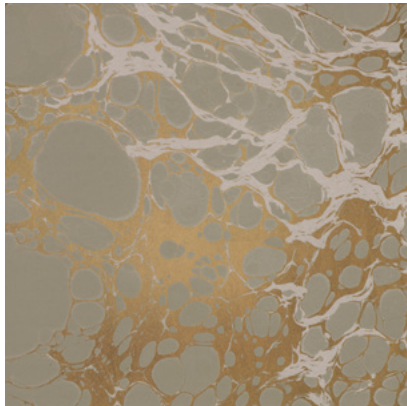

Calico

WABI

Tear Sheet

Wabi melds traditional marbling techniques with modern design.

CERULEAN

CLOUD

LAGOON

MINERAL

RIVER

ROSARIUM

TAUPE

Wabi Lagoon

Suitable for residential and some commercial projects

COLOR
Lagoon

ITEM
1014

CONTENT
Dutch Metal Leaf

PANEL WIDTH
34" / 864 mm trimmed

PANEL HEIGHT
132" / 3353 mm standard
192" / 4877 mm extended

REPEAT
Non-repeating

STOCK
Made to order

LEAD TIME
4 weeks to print

MINIMUM
1 panel

PRICE
Available upon request