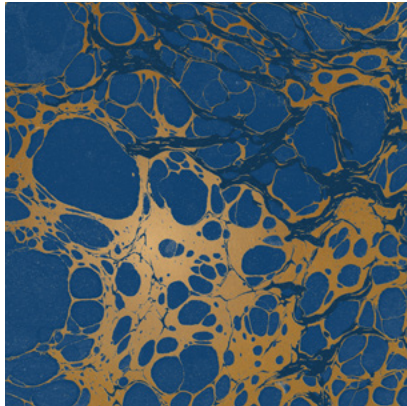

Calico

WABI

Tear Sheet

Wabi melds traditional marbling techniques with modern design.

CERULEAN

CLOUD

LAGOON

MINERAL

RIVER

ROSARIUM

TAUPE

Wabi Lagoon

Suitable for residential and some commercial projects

COLOR
Lagoon

ITEM
1014

CONTENT
Dutch Metal Leaf

PANEL WIDTH
34" / 864 mm trimmed

PANEL HEIGHT
132" / 3353 mm standard
192" / 4877 mm extended

REPEAT
Non-repeating

STOCK
Made to order

LEAD TIME
4 weeks to print

MINIMUM
1 panel

PRICE
Available upon request