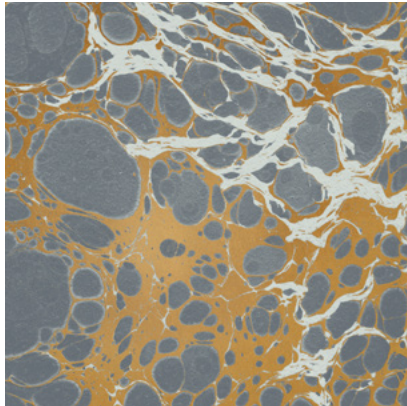

Calico

WABI

Tear Sheet

Wabi melds traditional marbling techniques with modern design.

CERULEAN

CLOUD

LAGOON

MINERAL

RIVER

ROSARIUM

TAUPE

Wabi Lagoon

Suitable for residential and some commercial projects

COLOR
Lagoon

ITEM
1014

CONTENT
Dutch Metal Leaf

PANEL WIDTH
34" / 864 mm trimmed

PANEL HEIGHT
132" / 3353 mm standard
192" / 4877 mm extended

REPEAT
Non-repeating

STOCK
Made to order

LEAD TIME
4 weeks to print

MINIMUM
1 panel

PRICE
Available upon request