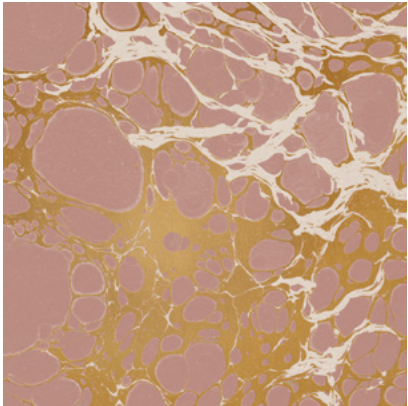

Calico

WABI

Tear Sheet

Wabi melds traditional marbling techniques with modern design.

CERULEAN

CLOUD

LAGOON

MINERAL

RIVER

ROSARIUM

TAUPE

Wabi Lagoon

Suitable for residential and some commercial projects

COLOR
Lagoon

ITEM
1014

CONTENT
Dutch Metal Leaf

PANEL WIDTH
34" / 864 mm trimmed

PANEL HEIGHT
132" / 3353 mm standard
192" / 4877 mm extended

REPEAT
Non-repeating

STOCK
Made to order

LEAD TIME
4 weeks to print

MINIMUM
1 panel

PRICE
Available upon request