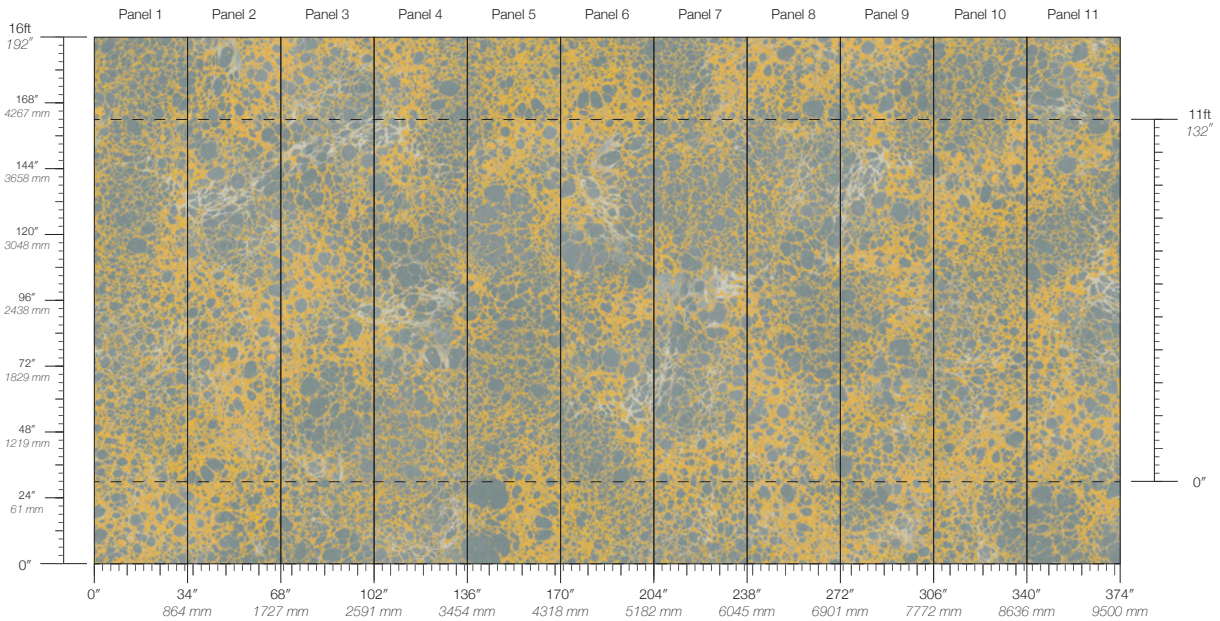

Wabi Lagoon

Suitable for residential and some commercial projects

COLOR
Lagoon

ITEM
1014

CONTENT
Dutch Metal Leaf

PANEL WIDTH
34" / 864 mm trimmed

PANEL HEIGHT
132" / 3353 mm standard
192" / 4877 mm extended

REPEAT
Non-repeating

STOCK
Made to order

LEAD TIME
4 weeks to print

MINIMUM
1 panel

PRICE
Available upon request

ORIGIN
USA

DETAILS
Custom options available

MAINTENANCE
Water-based cleanser

ENVIRONMENTAL
Formaldehyde Free
Heavy Metal Free
PVC Free

SPECS
Paper-backed metal leaf
7.2 oz per square yard
244 g per linear meter
Smooth metallic surface with
hand-applied leaf

TESTING
(US) ASTM E84 Adhered Class A
(EU) EN 15102 Class D-s3 / d2

CONTACT
sales@calicowallpaper.com
+1 718 243 1705
57 Lispenard Street
New York, NY 10013 USA

DISCLAIMER
Refer to our website to
see the full mural artwork.
Reference the physical sample
for color and texture. Panel
maps represent mural
artwork only.