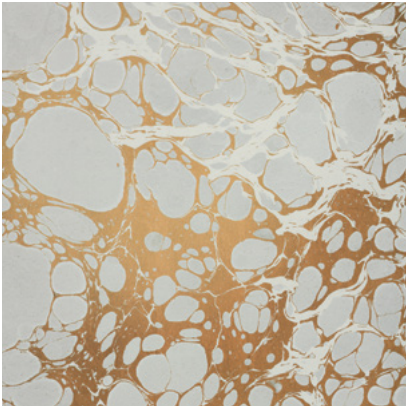

Calico

WABI

Tear Sheet

Wabi melds traditional marbling techniques with modern design.

CERULEAN

CLOUD

LAGOON

MINERAL

RIVER

ROSARIUM

TAUPE

Wabi Lagoon

Suitable for residential and some commercial projects

COLOR
Lagoon

ITEM
1014

CONTENT
Dutch Metal Leaf

PANEL WIDTH
34" / 864 mm trimmed

PANEL HEIGHT
132" / 3353 mm standard
192" / 4877 mm extended

REPEAT
Non-repeating

STOCK
Made to order

LEAD TIME
4 weeks to print

MINIMUM
1 panel

PRICE
Available upon request