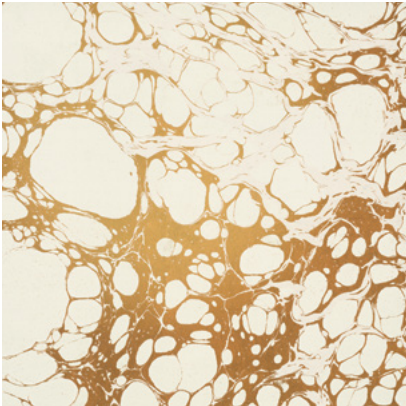

Calico

WABI

Tear Sheet

Wabi melds traditional marbling techniques with modern design.

CERULEAN

CLOUD

LAGOON

MINERAL

RIVER

ROSARIUM

TAUPE

Wabi Lagoon

Suitable for residential and some commercial projects

COLOR
Lagoon

ITEM
1014

CONTENT
Dutch Metal Leaf

PANEL WIDTH
34" / 864 mm trimmed

PANEL HEIGHT
132" / 3353 mm standard
192" / 4877 mm extended

REPEAT
Non-repeating

STOCK
Made to order

LEAD TIME
4 weeks to print

MINIMUM
1 panel

PRICE
Available upon request