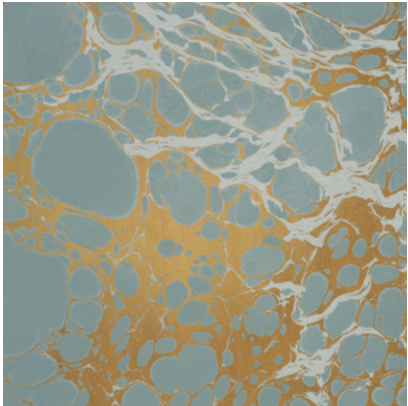

Calico

WABI

Tear Sheet

Wabi melds traditional marbling techniques with modern design.

CERULEAN

CLOUD

LAGOON

MINERAL

RIVER

ROSARIUM

TAUPE

Wabi Lagoon

Suitable for residential and some commercial projects

COLOR
Lagoon

ITEM
1014

CONTENT
Dutch Metal Leaf

PANEL WIDTH
34" / 864 mm trimmed

PANEL HEIGHT
132" / 3353 mm standard
192" / 4877 mm extended

REPEAT
Non-repeating

STOCK
Made to order

LEAD TIME
4 weeks to print

MINIMUM
1 panel

PRICE
Available upon request